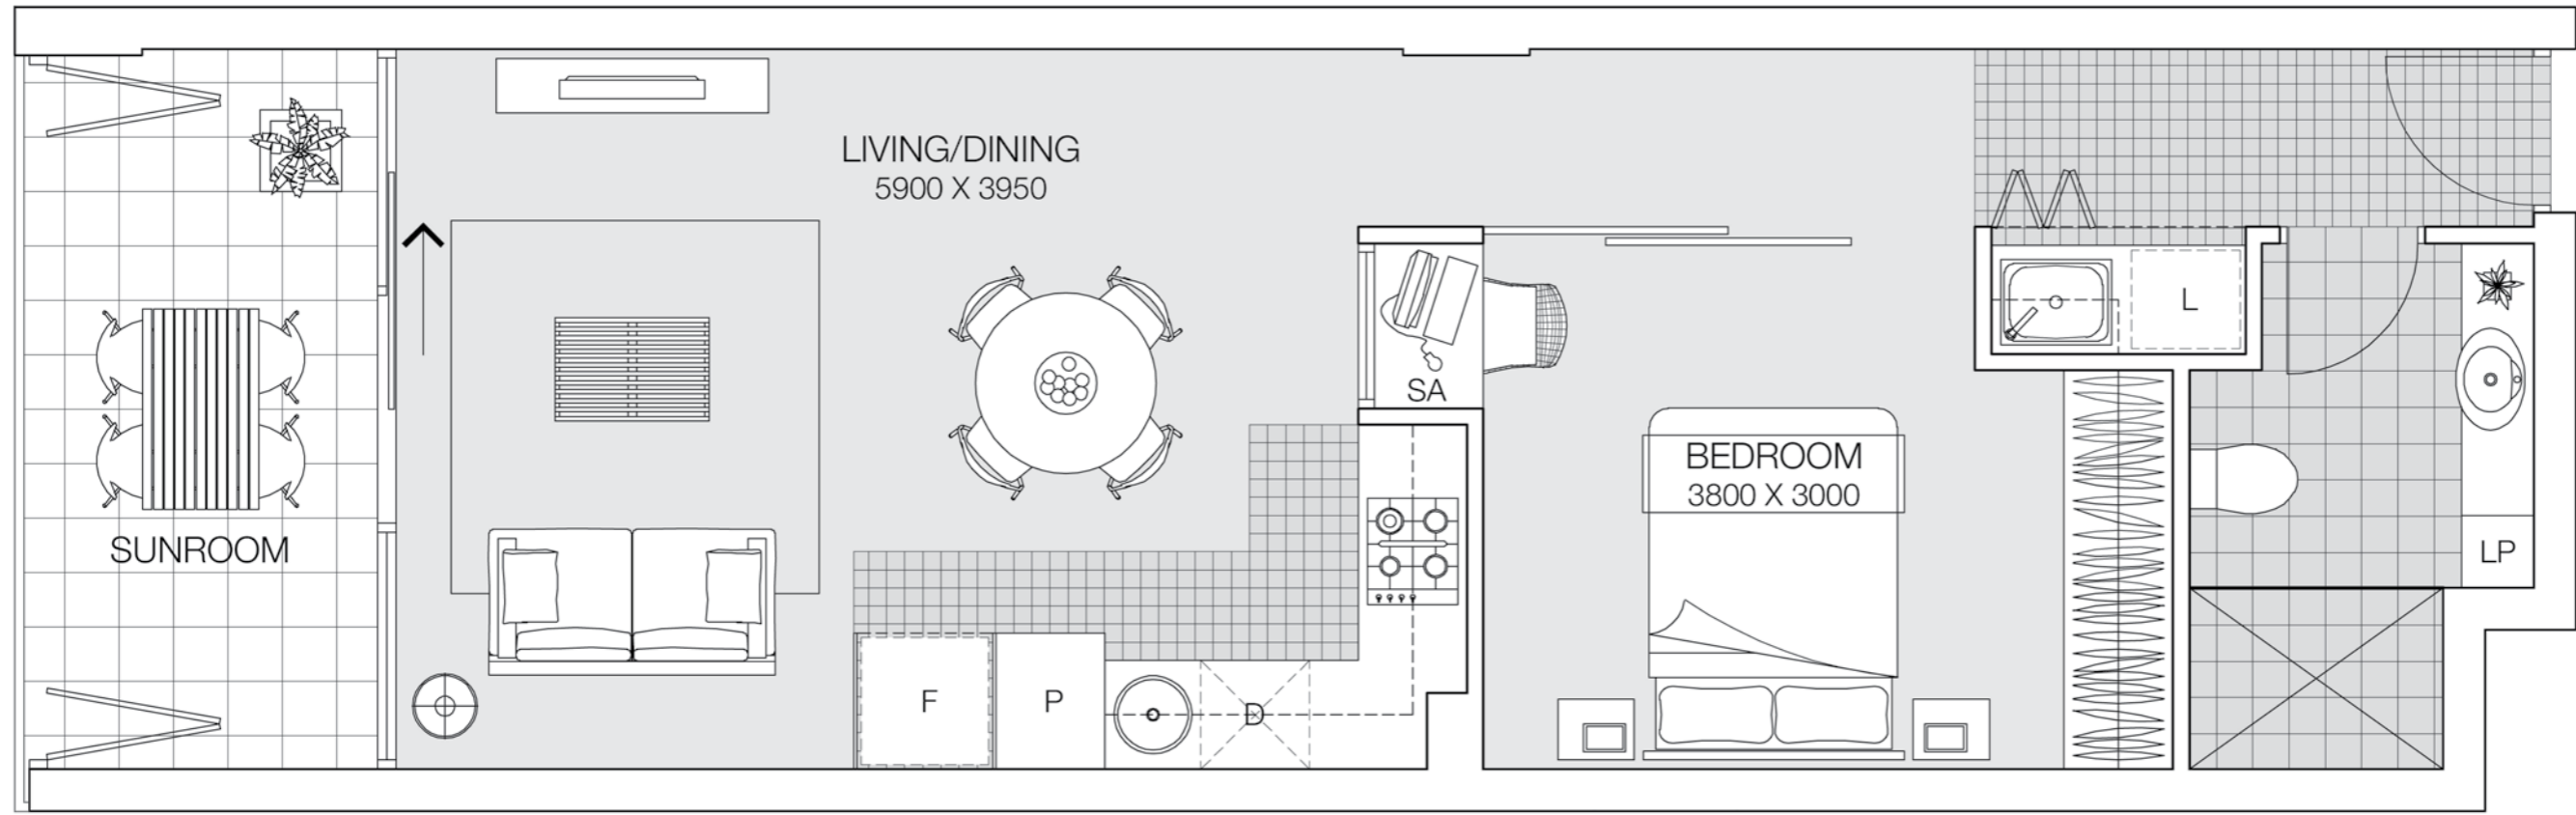

LOCATION PLAN

Sky Home

502, 505M, 506, 507M, 510M,
511, 512M, 515, 516M, 517,
521, 522M

AREA (Living and Sunroom) 58m²

- LEGEND
- D Dishwasher
 - F Fridge Alcove
 - L Laundry
 - LP Linen Press
 - P Pantry
 - SA Study Alcove