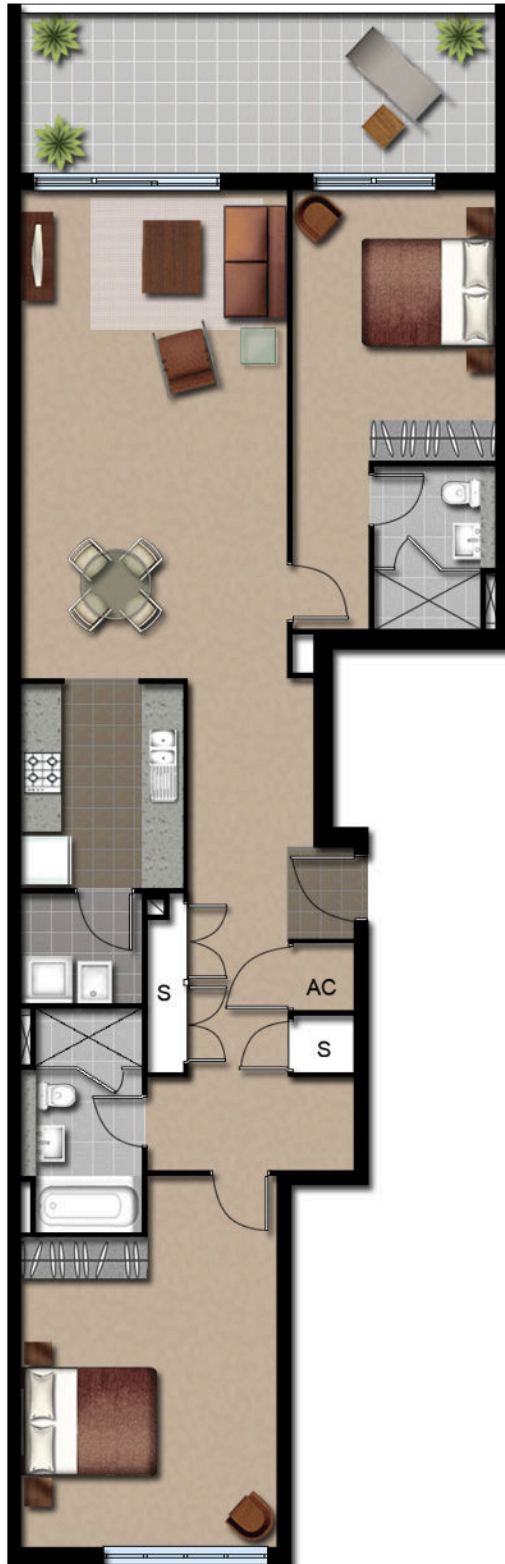

Building 5C Level 09 Apartment 50

▶ Internal area	99m ²
▶ External area	16m ²
▶ Total Area	115m ²

CALL 1300 55 11 23
www.waterpoint.com.au